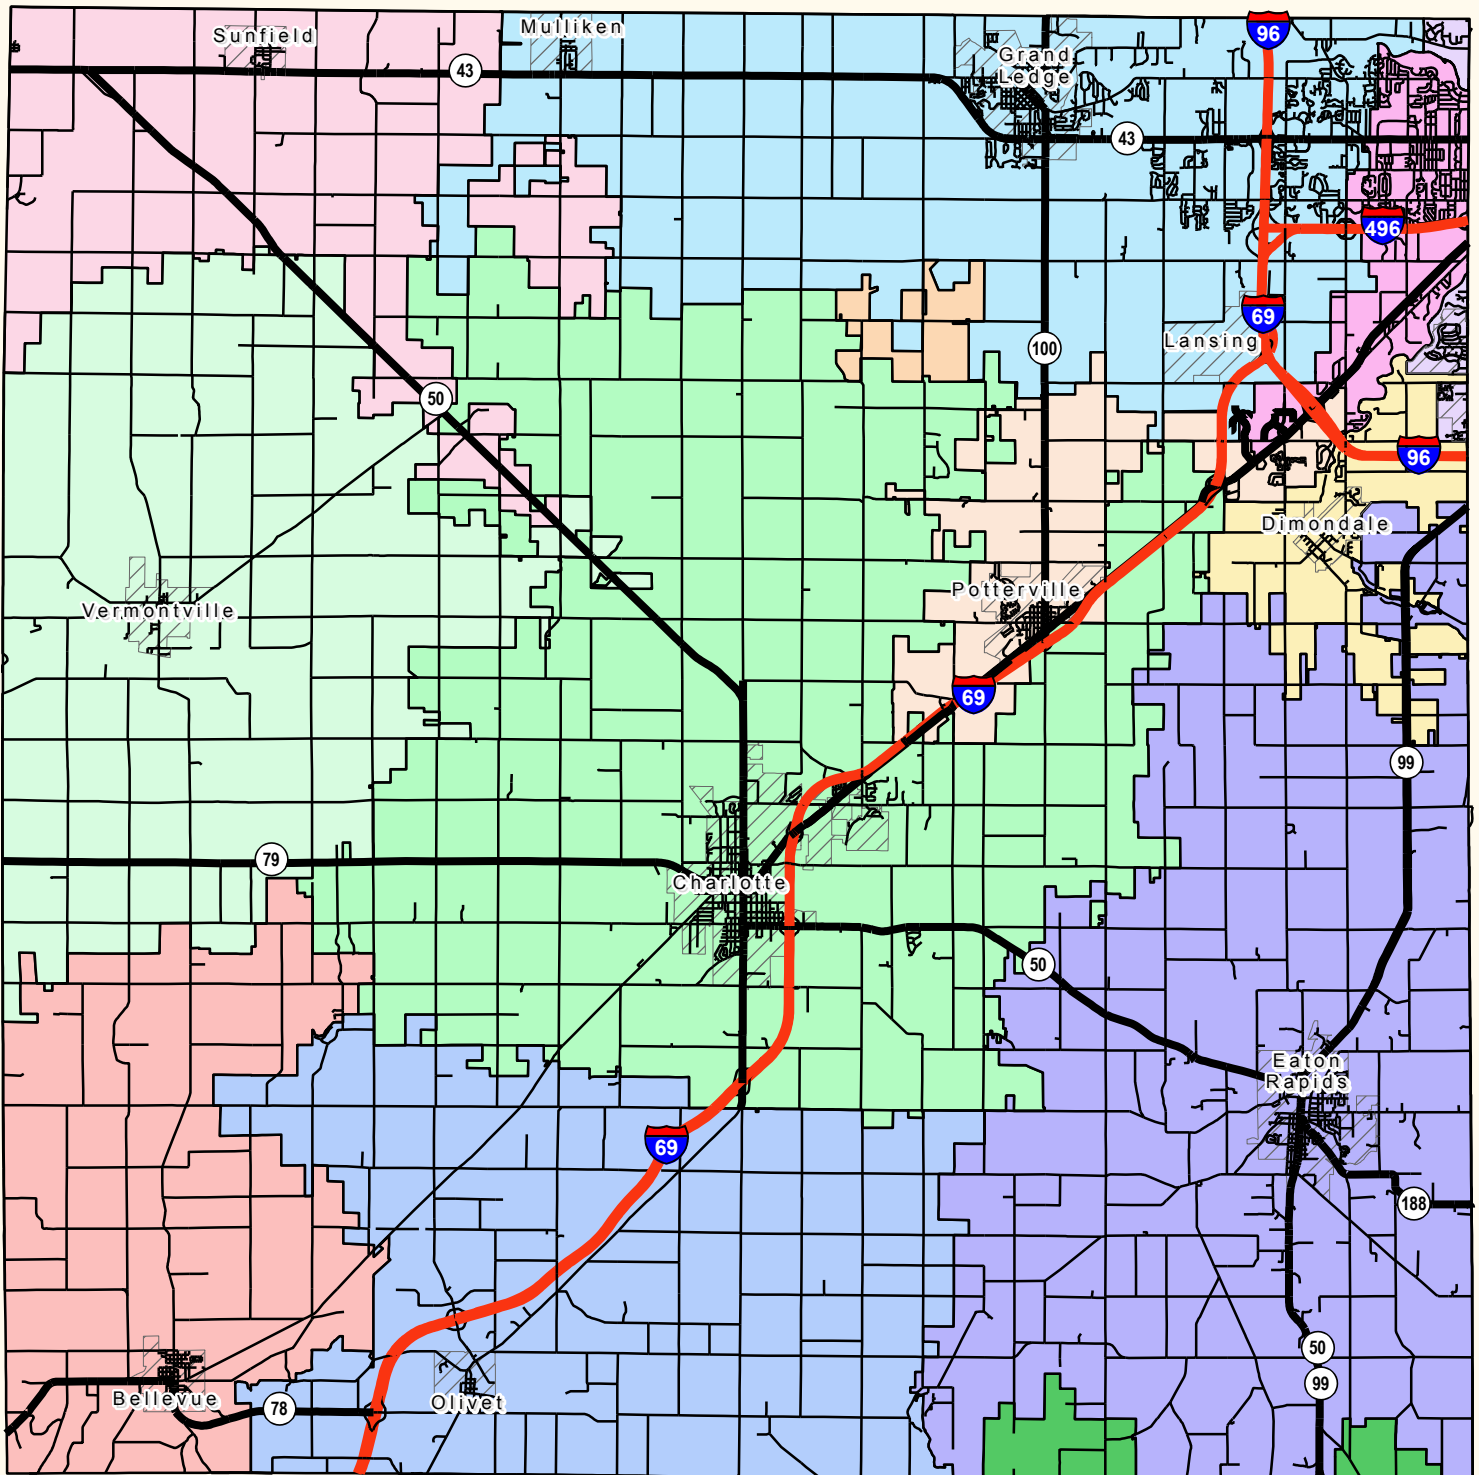

Eaton County School Districts

Bellevue	Grand Ledge	Lansing	Potterville	Waverly
Charlotte	Holt	Maple Valley	Springport	City Village Boundary
Eaton Rapids	Lakewood	Olivet	Strange	

SCALE: NO SCALE

Map Designer: Eaton County GIS Division
Map Created: May 16, 2005